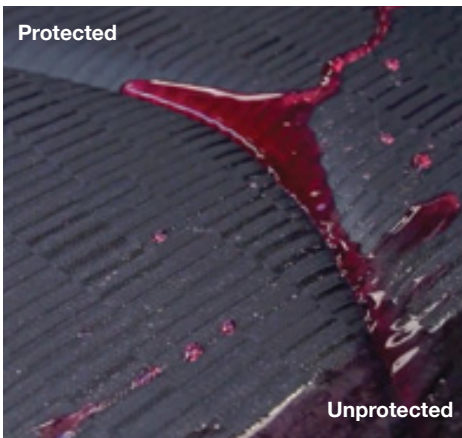

Hydro Bronze Protection Pack

HYDRO ACTIV

For those who want to maximise re-sale.

selectus.com.au

Exterior Surface Coating

A high performing formula combining Silicon Carbide (SiC) and Ceramic, delivering extreme durability, hardness and a permanent super gloss finish.

- **Mirror-finish super gloss:** The Silicon Carbide (SiC) base gives the highest gloss and hydrophobic properties to help repel anything that gets thrown at it
- **Durability tested to last a lifetime*:** As the most durable protective product on the market, HYDRO is 4 times harder than quartz based protectors
- **Proven and globally certified:** Tested, proven and globally certified to the stringent standards set out for Boeing compatible products.

Interior Surface Coatings

- **Leather Preserver:** Protects against the effects of UV rays such as cracking, splitting and discolouration
- **Vinyl Conditioner:** Provides protection against cracking and discolouration caused by the harmful effects of UV rays
- **Fabric and Carpet Protection:** Provides a resilient and effective stain barrier against commonly consumed food and drink spills, creating an easy-to-clean surface.